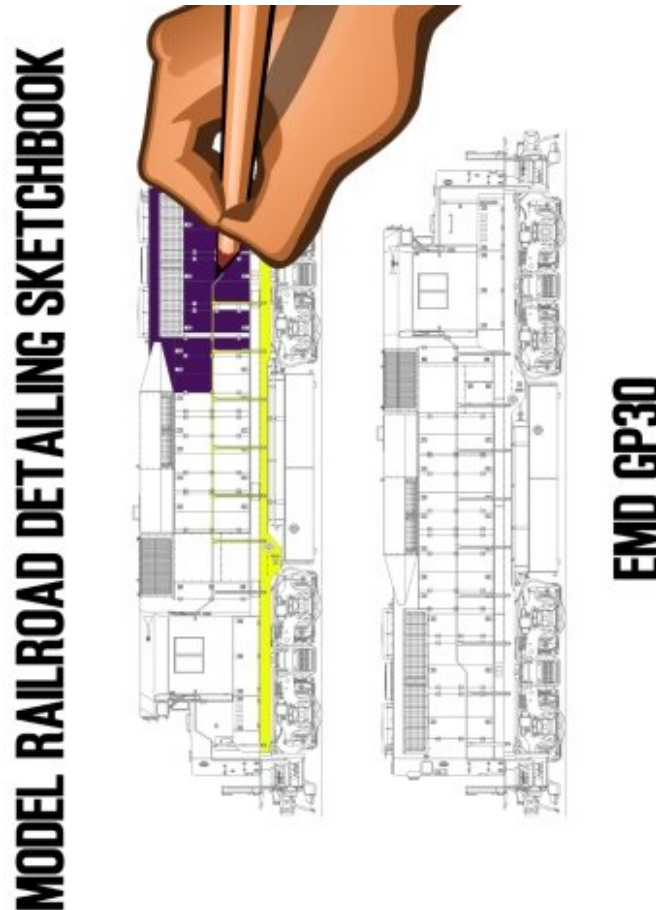

Model Railroad Detailing Sketchbook: EMD GP30: A Tablet For Left or Right Hand Artists

Joe Dolan

ebooks / Download PDF / *ePub / DOC / audiobook

#7178433 in Books 2014-06-26Original language:EnglishPDF # 1 11.00 x .12 x 8.50l, .33 #File Name: 150032611952 pages | File size: 47.Mb

Joe Dolan : Model Railroad Detailing Sketchbook: EMD GP30: A Tablet For Left or Right Hand Artists before purchasing it in order to gage whether or not it would be worth my time, and all praised Model Railroad Detailing Sketchbook: EMD GP30: A Tablet For Left or Right Hand Artists:

The tablet is bound on the top-side allowing for left or right hand artists to colorize and plan their designs before carefully undertaking the task of creating model perfection. This book offers 25 design templates with corresponding